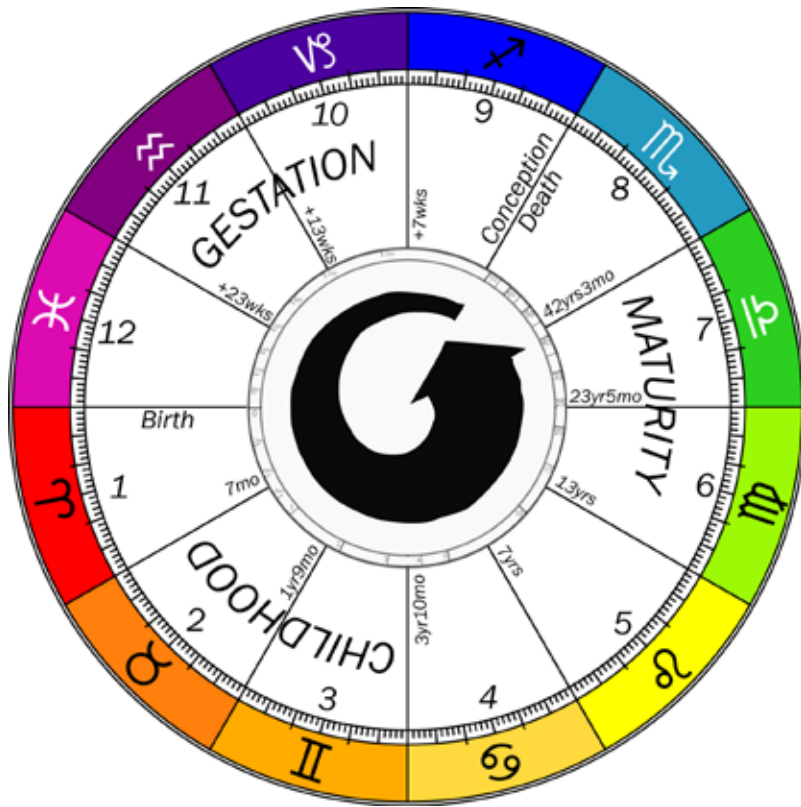

Dynamic Chaotic Micro-Astrology Illustrations and Tables © A T Mann 2012

Life Time Astrology Wheel

The life is divided into four octaves: Gestation, Childhood, Maturity and Transcendence. You can date when in life planets and house cusps "register" by using the wheel above or the table below. *Gestation* (physical body) begins at C9 and ends at birth(ASC); *Childhood* (emotional body) begins at C1 and ends at C5; *Maturity* (mental body) begins at C5 and extends to or beyond C9, the archetypal death and conception point. Gestation has a double function because it is also the fourth *Transcendent* or *Transpersonal* octave where our drive to express the true Self beyond the physical world is manifest. This diagram shows the archetypal position of house cusps and octaves. An actual horoscope using Placidus houses has its own unique transition times between houses using the table below.

The Cylinder of Life

Our astrological life in time is lived through a symbolic cylinder beginning at conception. As we age the cylinder fills up with memories and experiences. Planets register at certain levels of the cylinder and aspects connect them through the timeless centre of the horoscope. The movements of the planets spiralling through the cylinder makes a pattern similar to that of the genetic molecule DNA.