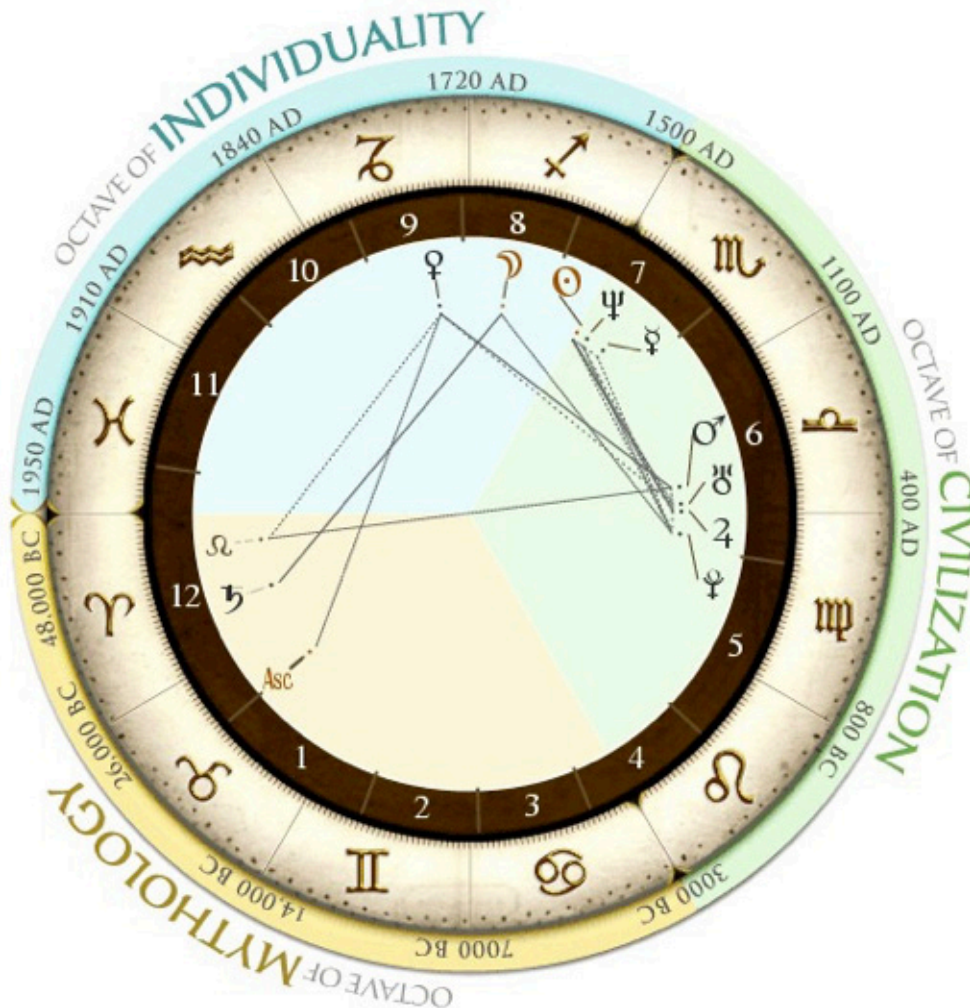

Astrology & Akashic Record

The Cylinder of Life and the Spiral Solar System in Time
 Our astrological life in time is lived through a symbolic cylinder beginning at conception. As we age the cylinder fills up with memories and experiences. Planets register at certain levels of the cylinder and aspects connect them through the timeless centre of the horoscope. The movements of the planets spiralling through the cylinder makes a pattern similar to that of the DNA molecule.

Astro-Reincarnation Report

The progression of astrological signs develop through history. Aries is the first and oldest, being nomadic cave people, then agriculture in Taurus, language in Gemini, cities in Cancer, Civilization in Leo, Classical Era in Virgo, Middle Ages in Libra, Dark Ages in Scorpio, Renaissance in Sagittarius, Materialism in Capricorn, Science in Aquarius, Dissolution of World Wars in Pisces. Where you have planets show previous incarnations, determined by which planet at which time.

The early signs Aries--Cancer are early history embraced by myth; first kings and emperors and civilization from Leo--Scorpio into Egypt, China, Greece, Rome, Monotheism, the Crusades; then voyages of discovery, the New World, science, industrialism up through the world wars. Each planet is an incarnation of the quality of the planet, aspects show consonant incarnations through time, and the flow of history shows where our interests lie in the past, and which we call on in the present of our lives through travel, knowledge of history, aesthetic tastes, literature and our religion and belief systems.